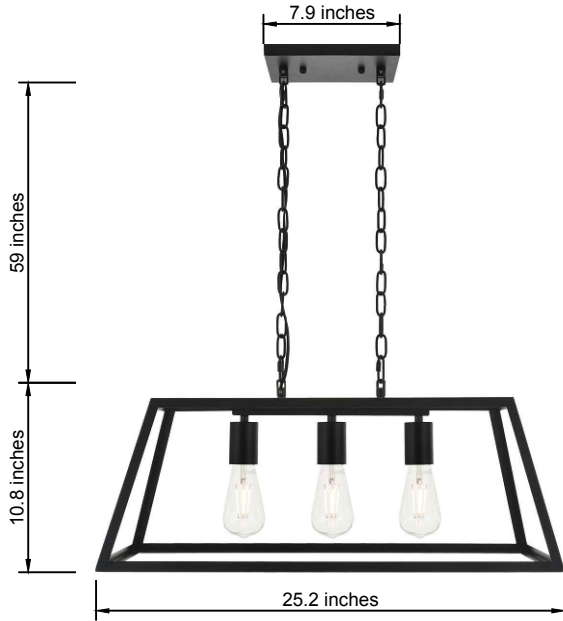

PRODUCT SPECIFICATION SHEET

Resolute COLLECTION

Resolute 3-Light Black Pendant

Black
Item No: LD4061D25BK

Black & Brass
Item No: LD4061D25BRB

Available Finishes

Dimensions

Canopy Size(in)	L7.9"*W4.7"*H1"
Chain/Rod Length	59"
Length	25.2"
Width	11"
Height	10.8"
Maximum Height	71"

Specifications

Finish	2 Finishes
Material	Iron
Glass Color	N/A
Type	Pendant
Hanging Device	Chain
Voltage	110-125V
Dimmable	YES
Warranty	1 Year Limited
Shipment Type	Small Parcel

Bulb / Socket

Socket Type	E26
Number of Lights	3
Wattage/Bulb	40W
Included	No

Installation

Indoor/Outdoor	Indoor
Dry/Wet/Damp	Dry
Weight	6.1 LBS
Wire Length	79"
Safety Rating	ETL Listed